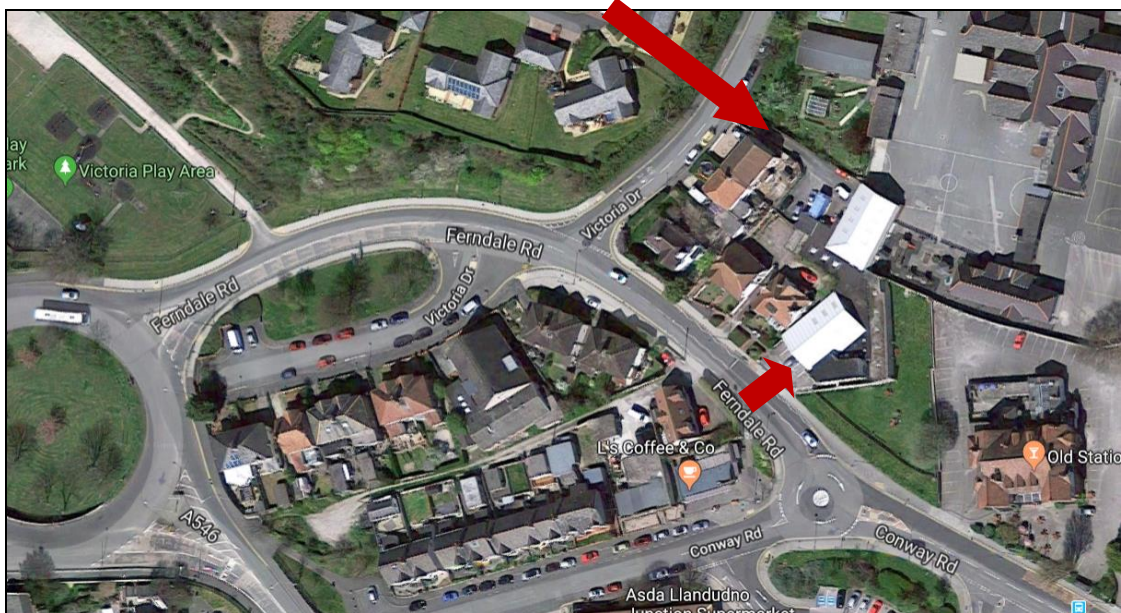

www.rockwash.co.uk

EORI Number:
GB993872848000

[Rockwash Geodata Ltd](http://www.rockwash.co.uk)

The Old Wine Warehouse, Ferndale Road, Llandudno Junction, LL31 9NT United Kingdom

Visiting information

By Train: Alight at Llandudno Junction Railway station, the RockWash office is across the road facing the station and next to the Station Hotel.

By Road: Travelling West, leave the A55 leave at junction 18, turn right, proceed straight over at the first round about and turn right (3rd exit at the second. RockWash is located after the first turning on the left.

Delivery Instructions

Sample deliveries should be made to the driveway on Victoria drive. **Note that a tail lift is required and access for rigid or articulated vehicles is restricted.**

Access for deliveries from Victoria Drive

Main entrance and company visiting address on Ferndale

Rockwash Geodata Ltd

The Old Wine Warehouse, Ferndale Road, Llandudno Junction, LL31 9NT United Kingdom

Rockwash Geodata Ltd

The Old Wine Warehouse, Ferndale Road, Llandudno Junction, LL31 9NT United Kingdom